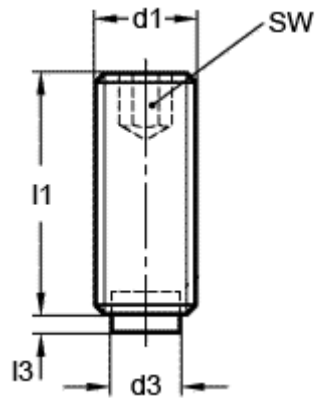

Data Sheet

Article number: 20931689A
Description: E+G Grub screw
GN 913.3-M12-63-KU

Measures

$d1 = M12$
 $d3 = 8$
 $l1 = 63.0$
 $l3 = 2.1$
 $SW = 6.0$